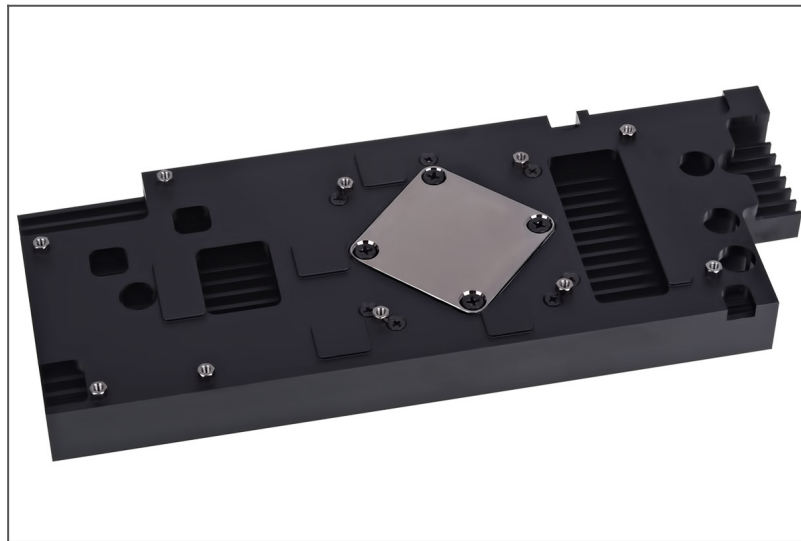

Alphacool NexXxoS GPX - Nvidia Geforce GTX 970 M12 - incl. backplate - black

Manufacturer:	Alphacool
Material top cover:	Plastic
Material cooling plate:	Copper
Connector:	2x G1/4
SLI compatibel:	Yes (Special adapter)
Cooler model:	Complete cooler
Hint:	Compatible till 16/13mm straight, Compatible till 9/13mm angled
Hardware manufacturer:	NVIDIA
Hardware model:	GTX 970